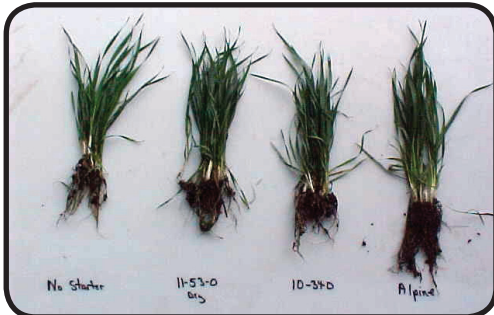

ALPINE®

MAXIMIZE

YOUR PHOSPHATE EFFICIENCY

.....
WITH ALPINE LIQUID FERTILIZERS

Here are the 5 big reasons farmers across Western Canada are switching to ALPINE as their source of Phosphate:

- **SEED-PLACED LIQUID ORTHOPHOSPHATES**
 - No conversion or dissolving required - Immediately available in cold soils
- **NPK ANALYSIS**
 - Proven that added K will enhance uptake of Phosphate - ALPINE is a complete starter package
- **MICRONUTRIENT PACKAGE INCLUDED IN EVERY GALLON**
 - Plant-available micros supplied at germination to ensure availability early
- **CONVENIENT**
 - Air-drill capacity increased - Frees up the air cart for more seed or Nitrogen fertilizer - Low use rate @ 3-4 gals/acre
- **3+ BUSHEL ADVANTAGE OVER DRY PHOSPHATE ON WESTERN CANADIAN TRIALS**