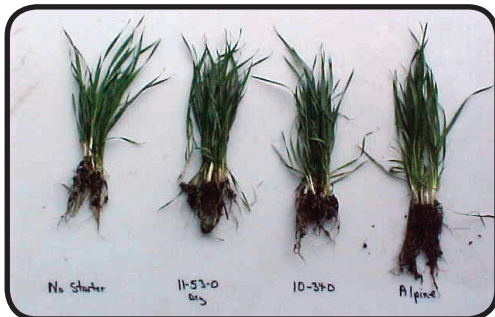

ALPINE®

MAXIMIZE

YOUR PHOSPHATE EFFICIENCY

.....
WITH ALPINE LIQUID FERTILIZERS

Here are the 5 big reasons farmers across Western Canada are switching to ALPINE as their source of Phosphate:

- **SEED-PLACED LIQUID ORTHOPHOSPHATES**
 - No conversion or dissolving required - Immediately available in cold soils
- **NPK ANALYSIS**
 - Proven that added K will enhance uptake of Phosphate - ALPINE is a complete starter package
- **MICRONUTRIENT PACKAGE INCLUDED IN EVERY GALLON**
 - Plant-available micros supplied at germination to ensure availability early
- **CONVENIENT**
 - Air-drill capacity increased - Frees up the air cart for more seed or Nitrogen fertilizer - Low use rate @ 3-4 gals/acre
- **3+ BUSHEL ADVANTAGE OVER DRY PHOSPHATE ON WESTERN CANADIAN TRIALS**