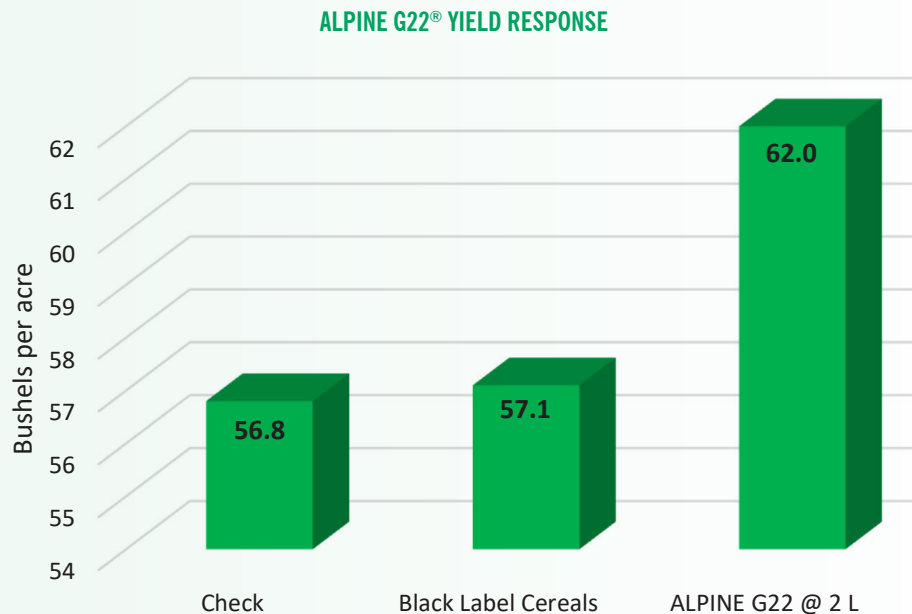

ALPINE G22

OBJECTIVE:

The demonstration plot was set to determine the yield response of foliar ALPINE G22® compared to Black Label Cereals.

DEMONSTRATION SITE DATA:

Location: Waldhiem, SK
Seeded: May 20, 2012
Crop: Wheat
Harvested: September 19, 2012
Replications: 1
Plot Size:

TREATMENTS:

Plot 1: Check
Plot 2: Black Label Cereal @ 2 L/a
Plot 3: ALPINE G22® @ 2 L/a

RESULTS:

CONCLUSIONS:

- ALPINE G22® treatment gave a significant yield response

ALPINE ADVANTAGE:

+4.9 bu/a
ALPINE G22® over Black Label Cereals

+5.2 bu/a
ALPINE G22® over Check

the starter fertilizer company®

www.alpinepfl.com